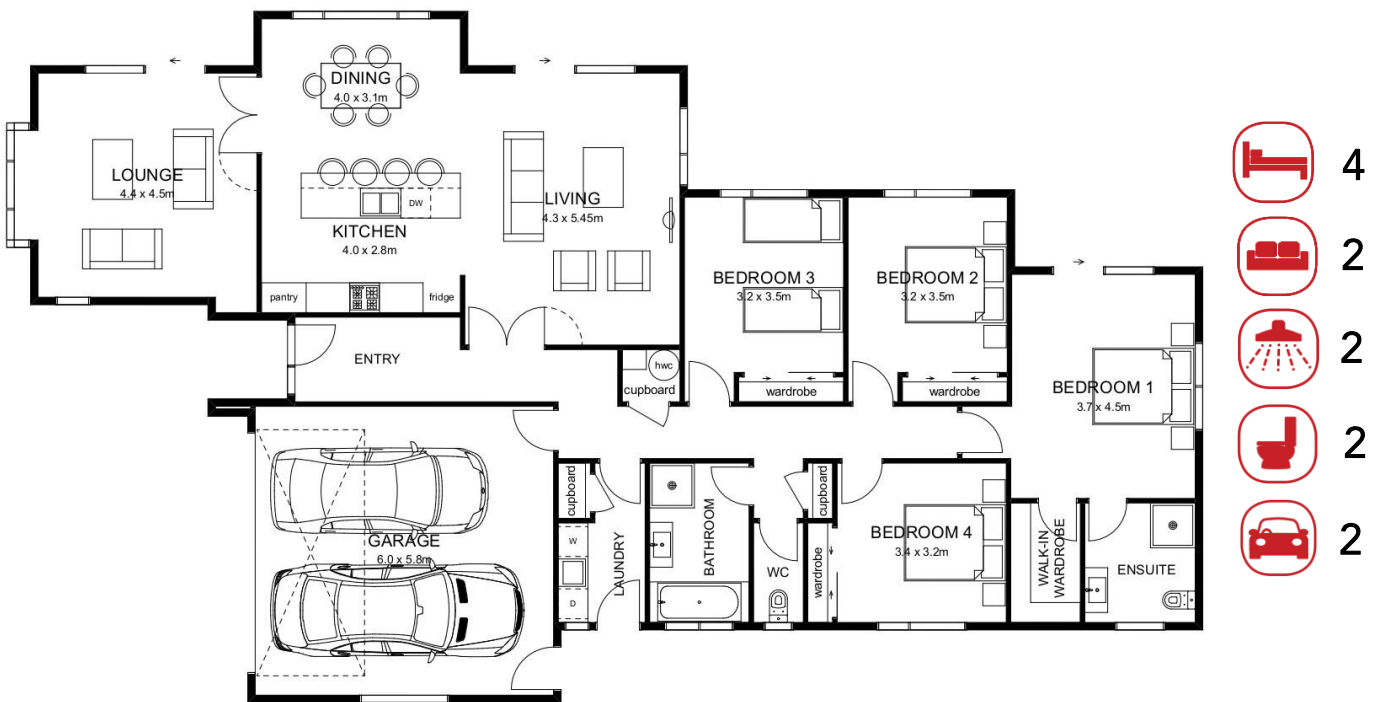

Reagan

225.54sqm

Peter Ray Homes

MADE FOR YOU. BY US.

From \$376,000

Length 24.05 Width 14.00

peterrayhomes.co.nz
P 03 348 1994

Office 521 Blenheim Road, Sockburn, Christchurch