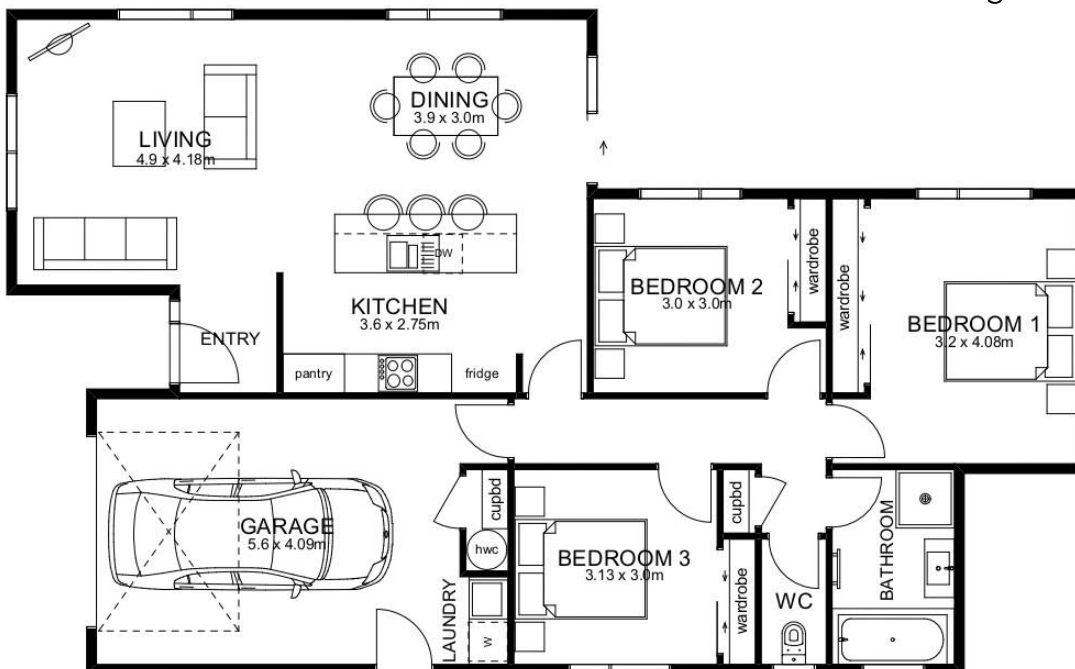

Montana

137.93sqm

Peter Ray Homes

MADE FOR YOU. BY US.

From \$POA

Length 16.77 Width 10.35

-  3
-  1
-  1
-  1
-  1

peterrayhomes.co.nz