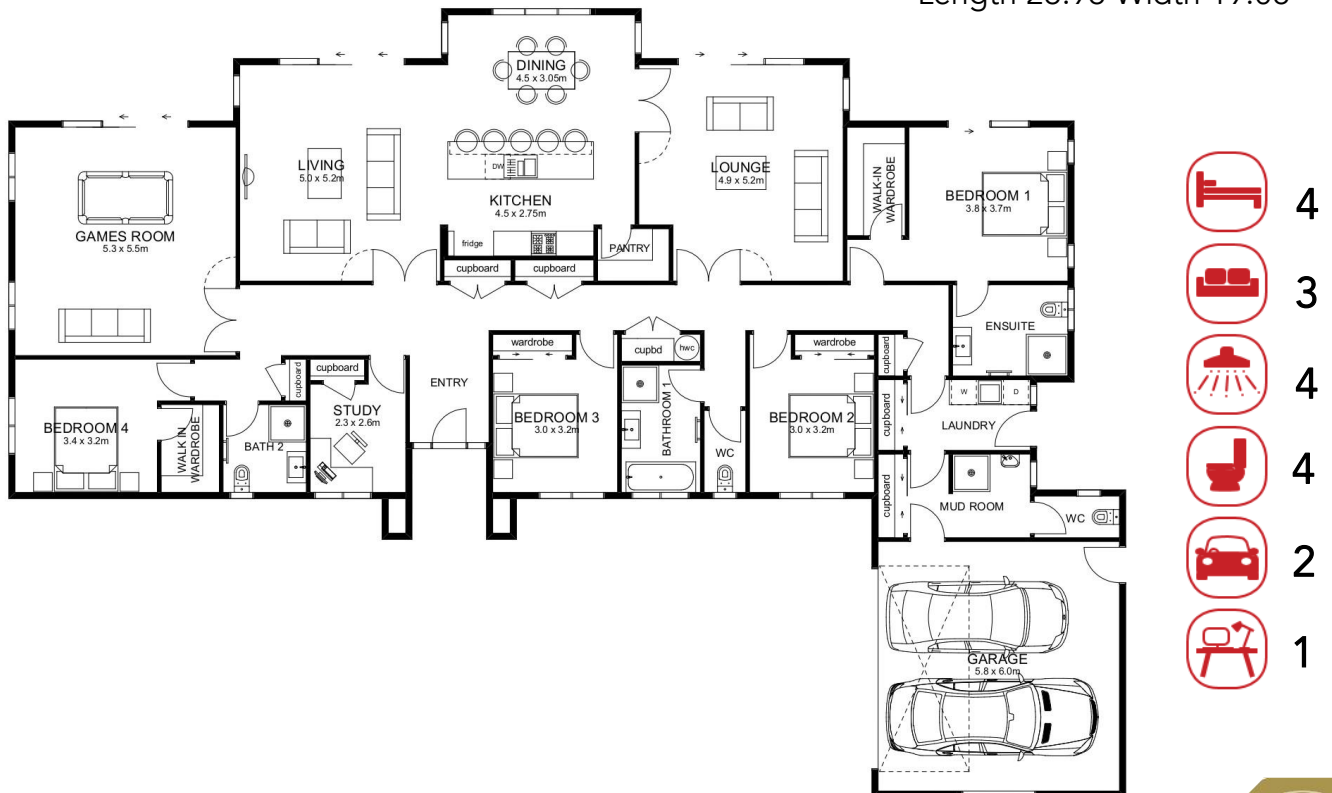

Madison

304.40sqm

Peter Ray Homes

MADE FOR YOU. BY US.

From \$487,500

Length 26.96 Width 19.08

peterrayhomes.co.nz
P 03 348 1994

Office 521 Blenheim Road, Sockburn, Christchurch