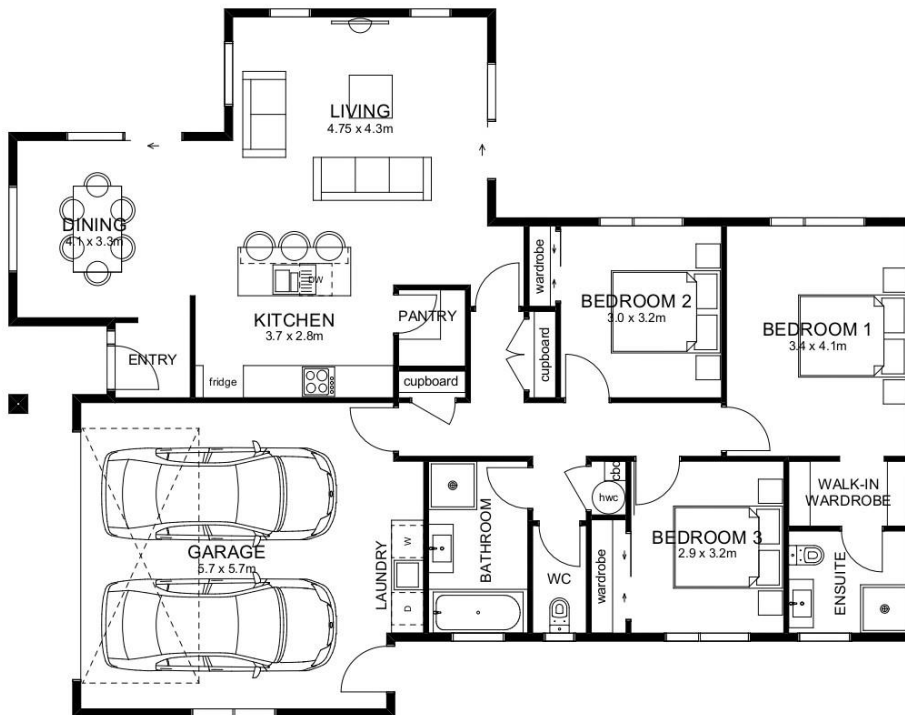

Downey

163.73sqm

Peter Ray Homes

MADE FOR YOU. BY US.

From \$POA

Length 17.04 Width 13.30

-  3
-  1
-  2
-  2
-  2

peterrayhomes.co.nz