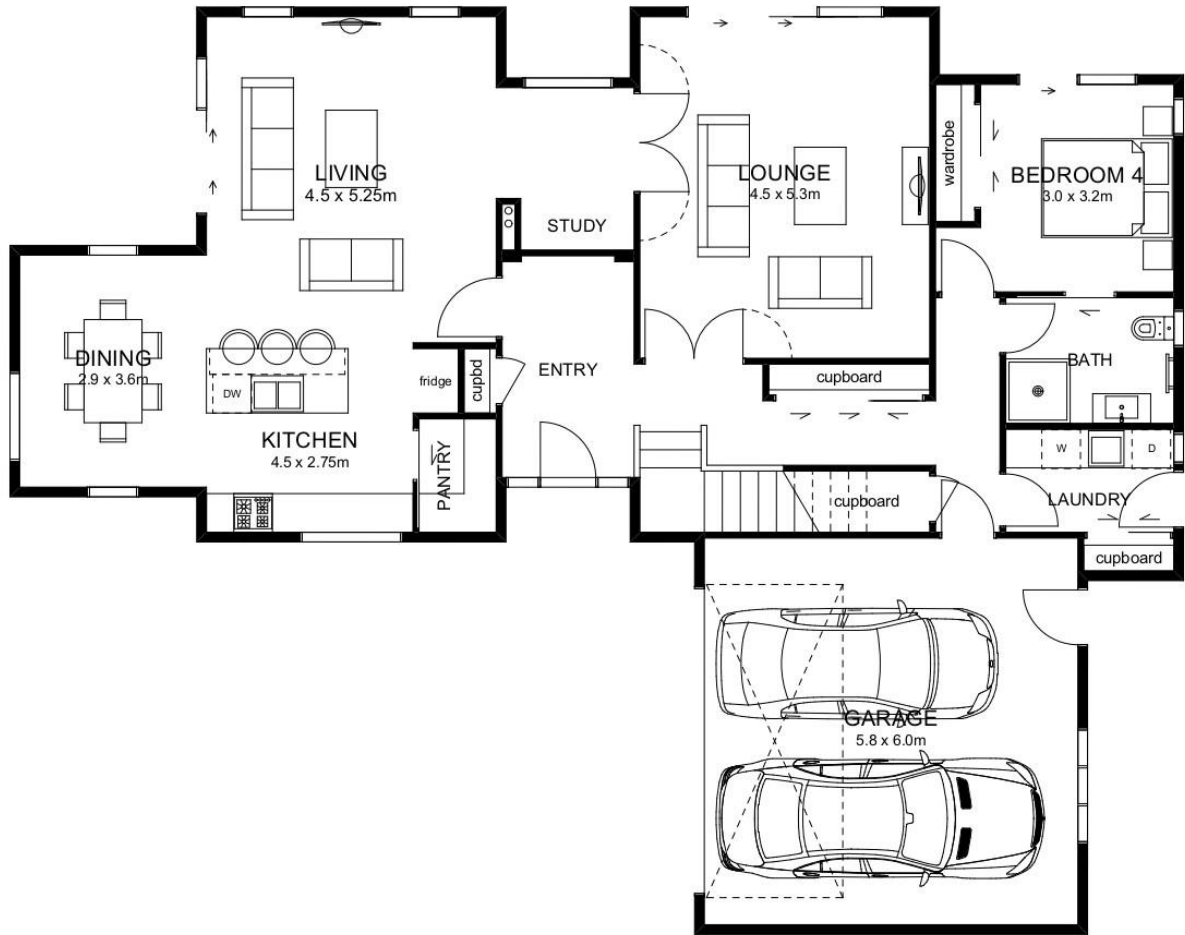

Taylor

Floor Area 253.97sqm

**Peter Ray
Homes**

MADE FOR YOU. BY US.

Make this plan your own

Personalise any of our plans with your own cladding, roofing, and colours.

We have a range of exterior options to suit most floor plans.

Ground Floor 164.63sqm

First Floor 89.34sqm

Peter Ray Homes

MADE FOR YOU. BY US.