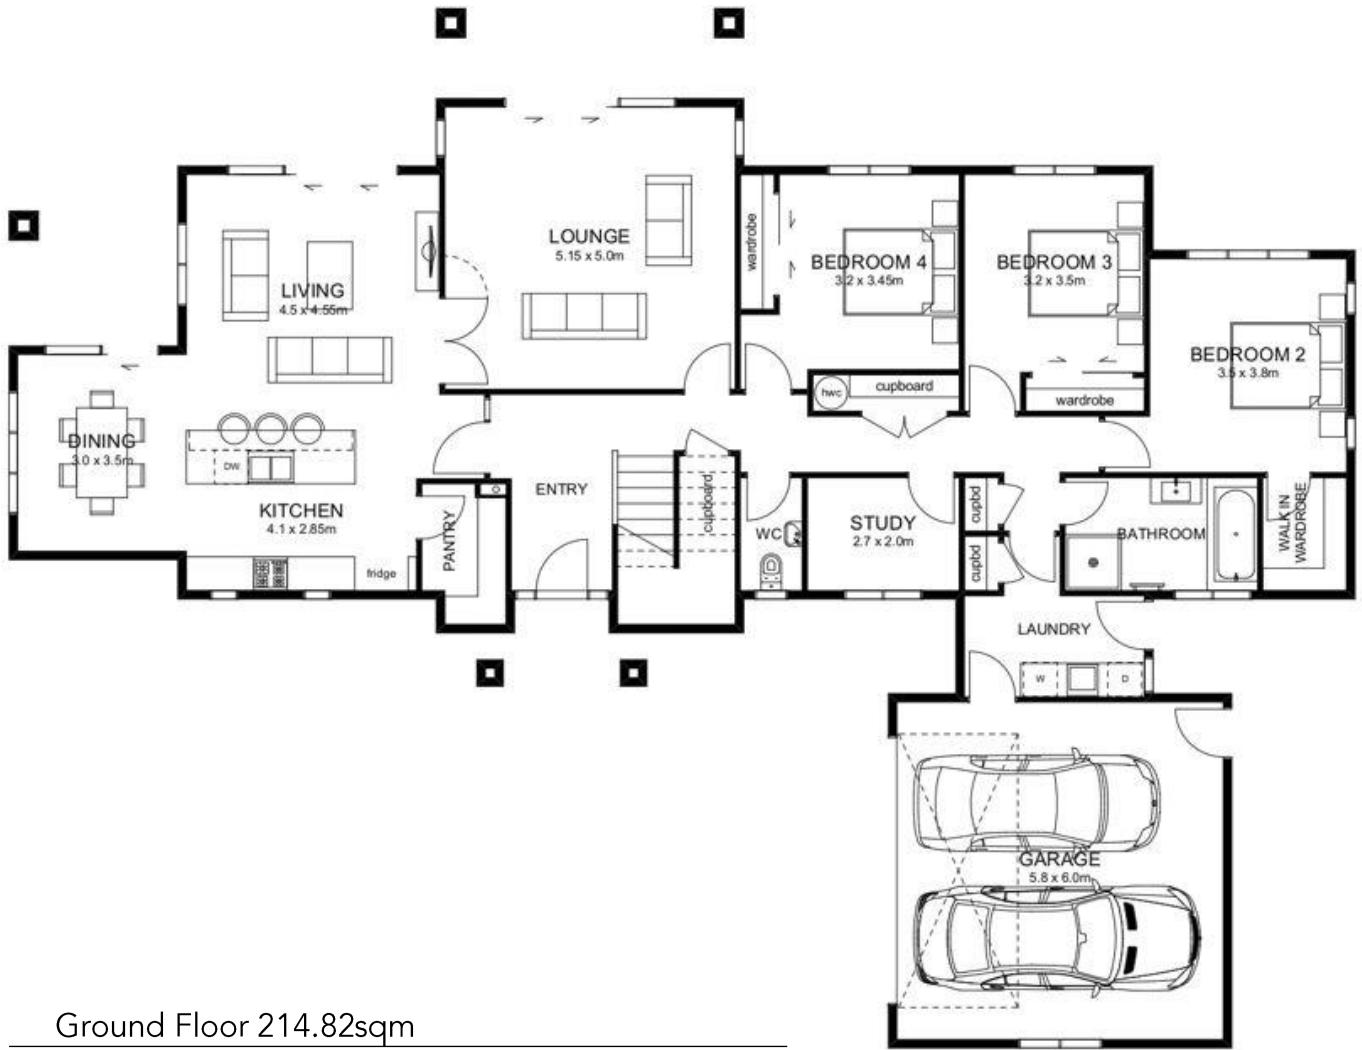

Redford

Floor Area 264.91sqm

**Peter Ray
Homes**

MADE FOR YOU. BY US.

Make this plan your own

Personalise any of our plans with your own cladding, roofing, and colours.

We have a range of exterior options to suit most floor plans.

Ground Floor 214.82sqm

First Floor 50.09sqm

Peter Ray Homes

MADE FOR YOU. BY US.