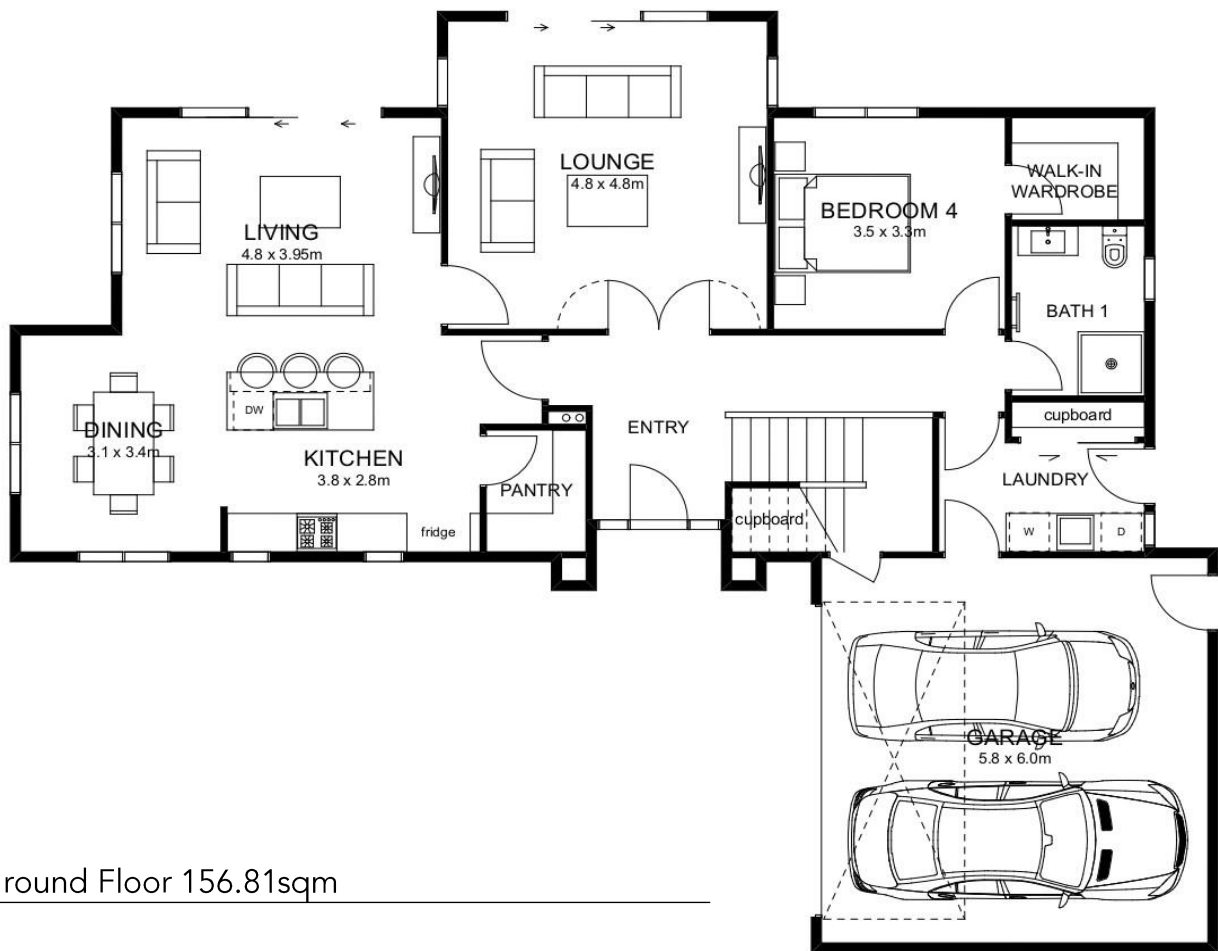

# Presley

Floor Area 248.05sqm

**Peter Ray  
Homes**

MADE FOR YOU. BY US.

## Make this plan your own

Personalise any of our plans with your own cladding, roofing, and colours.

We have a range of exterior options to suit most floor plans.

Ground Floor 156.81sqm

First Floor 91.24sqm