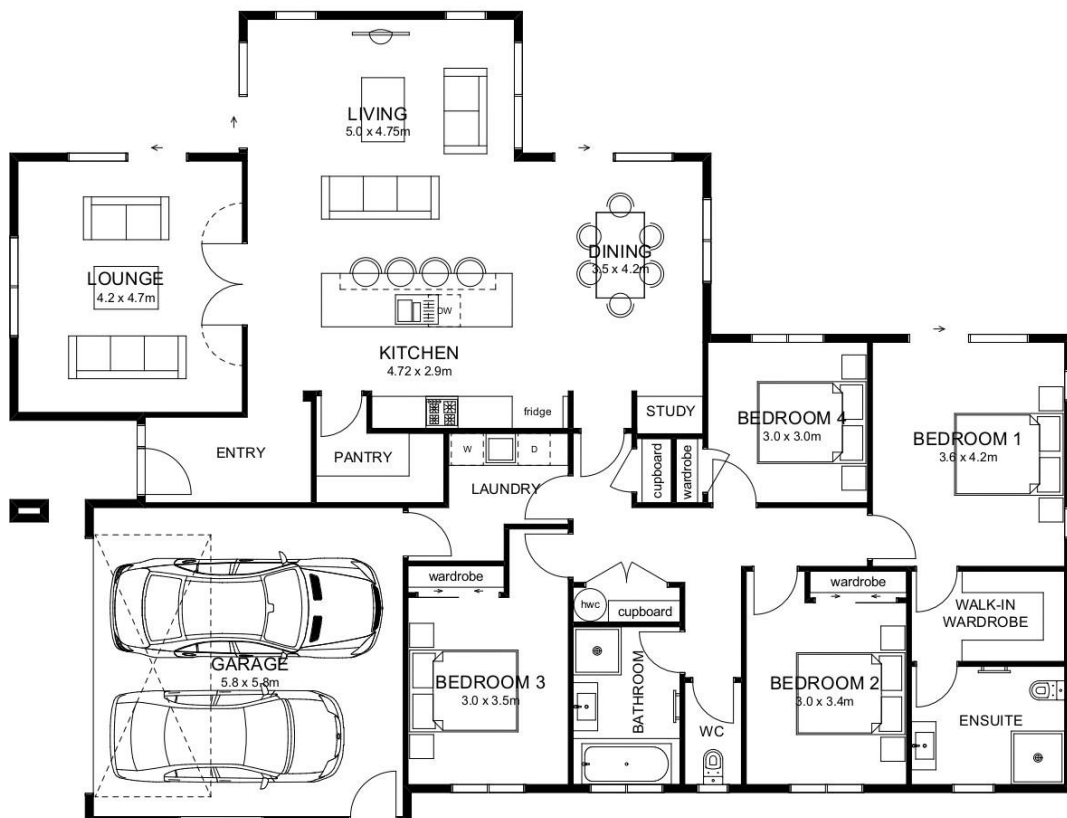

Portman

Peter Ray
Homes

Floor Area 225.73sqm

MADE FOR YOU. BY US.

The perspective and plan shown are an artist impression only. All photos are indicative only. Copyright Peter Ray Homes Ltd 2019. All rights reserved.