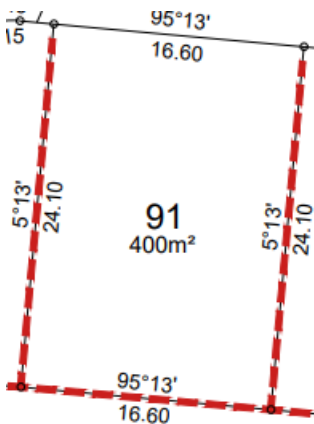

Peter Ray Homes

Home and Land Package

14 Ginkgo Lane Oakbridge, Marshlands (Lot 91)

\$935,000.00

Turnkey from 10% Deposit

Home Size: 160m²
Section Size: 400m²

Inclusions

- Home Collection specification
 - Appliances
 - Floor Coverings
 - 10 year Master Build Guarantee
 - Landscaping Allowance for Driveway, Patios, Fencing and Planting
- Ducted Heatpump
- Tiled shower to ensuite
- Stone bench tops

14 Ginkgo Lane Oakbridge, Marshlands (Lot 91)

Home Size: 160m²
Section Size: 400m²

14 GINKGO LANE

14 GINKGO LANE

Visit our new Showhomes at
Faringdon Rolleston, Te Whariki Lincoln
& Oakbridge Marshlands

03 348 1994
www.peterrayhomes.co.nz
521 Blenheim Road, Sockburn, Christchurch