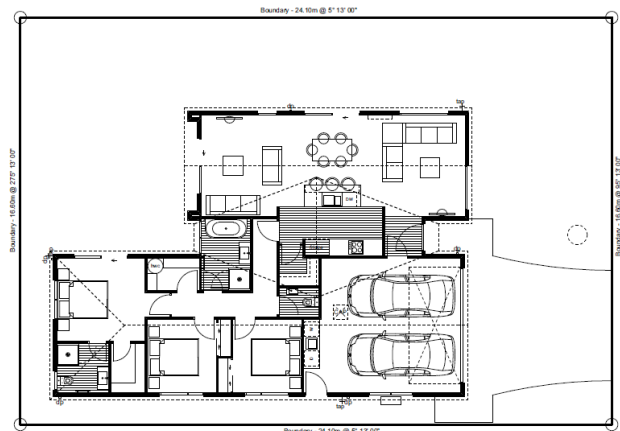

Peter Ray Homes

Home and Land Package

14 Ginkgo Lane Oakbridge, Marshlands (Lot 91)

\$935,000.00

Turnkey from 10% Deposit

Home Size: 160m²
Section Size: 400m²

Inclusions

- Home Collection specification
 - Appliances
 - Floor Coverings
 - 10 year Master Build Guarantee
 - Landscaping Allowance for Driveway, Patios, Fencing and Planting
- Ducted Heatpump
- Tiled shower to ensuite
- Stone bench tops

14 Ginkgo Lane Oakbridge, Marshlands (Lot 91)

Home Size: 160m²
Section Size: 400m²

14 GINKGO LANE

14 GINKGO LANE

Visit our new Showhomes at
Faringdon Rolleston, Te Whariki Lincoln
& Oakbridge Marshlands

03 348 1994
www.peterrayhomes.co.nz
521 Blenheim Road, Sockburn, Christchurch