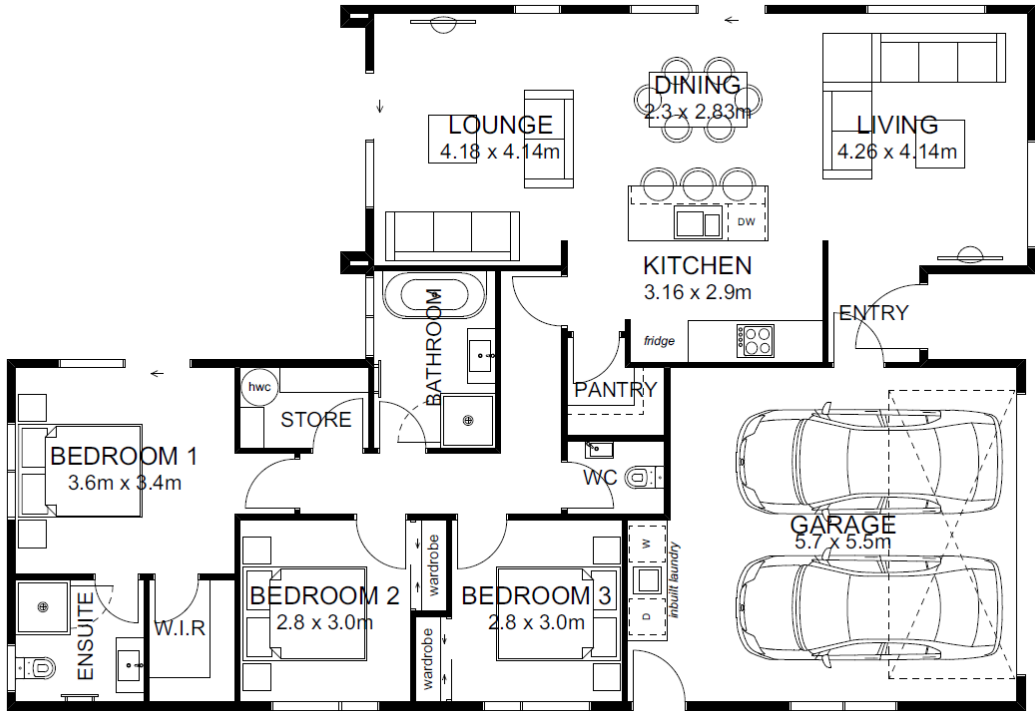

Peter Ray Homes

Home and Land Package

14 Ginkgo Lane Oakbridge, Marshlands (Lot 91)

\$935,000.00

Turnkey from 10% Deposit

Home Size: 160m²
Section Size: 400m²

Inclusions

- Home Collection specification
 - Appliances
 - Floor Coverings
 - 10 year Master Build Guarantee
 - Landscaping Allowance for Driveway, Patios, Fencing and Planting
- Ducted Heatpump
- Tiled shower to ensuite
- Stone bench tops

14 Ginkgo Lane Oakbridge, Marshlands (Lot 91)

Home Size: 160m²
Section Size: 400m²

14 GINKGO LANE

14 GINKGO LANE

Visit our new Showhomes at
Faringdon Rolleston, Te Whariki Lincoln
& Oakbridge Marshlands

03 348 1994
www.peterrayhomes.co.nz
521 Blenheim Road, Sockburn, Christchurch