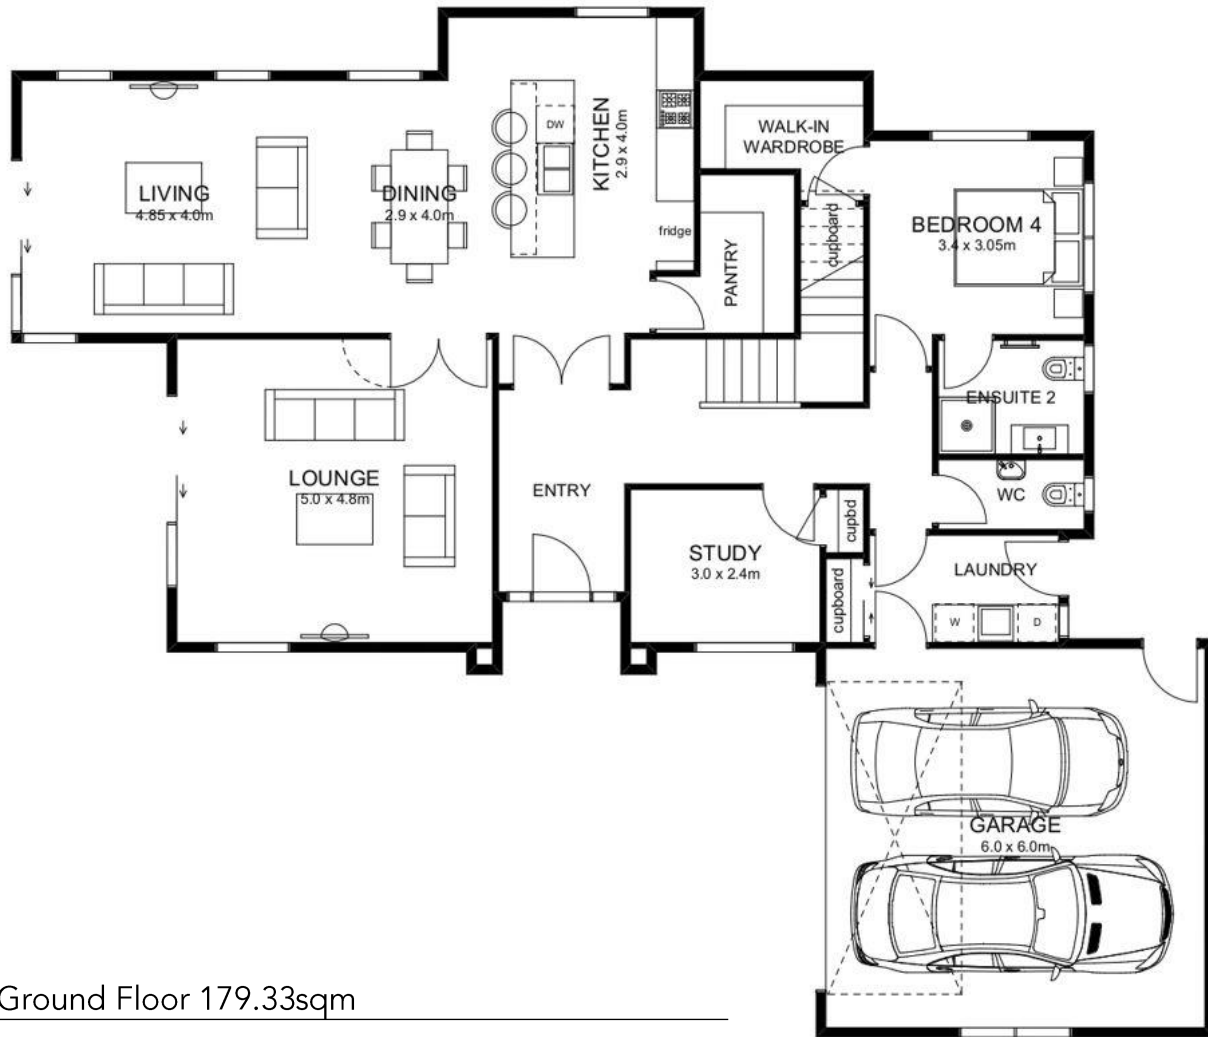

# McQueen

Floor Area 289.84sqm

**Peter Ray  
Homes**

MADE FOR YOU. BY US.

## Make this plan your own

Personalise any of our plans with your own cladding, roofing, and colours.

We have a range of exterior options to suit most floor plans.

Ground Floor 179.33sqm

First Floor 110.51sqm