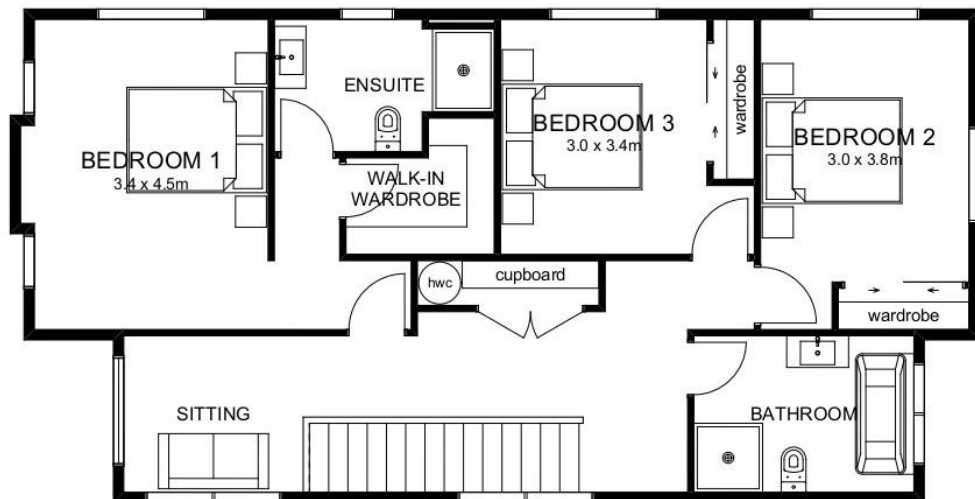

Burden

Floor Area 261.66sqm

**Peter Ray
Homes**

MADE FOR YOU. BY US.

Make this plan your own

Personalise any of our plans with your own cladding, roofing, and colours.

We have a range of exterior options to suit most floor plans.

Ground Floor 169.35sqm

First Floor 92.31sqm

Peter Ray Homes

MADE FOR YOU. BY US.