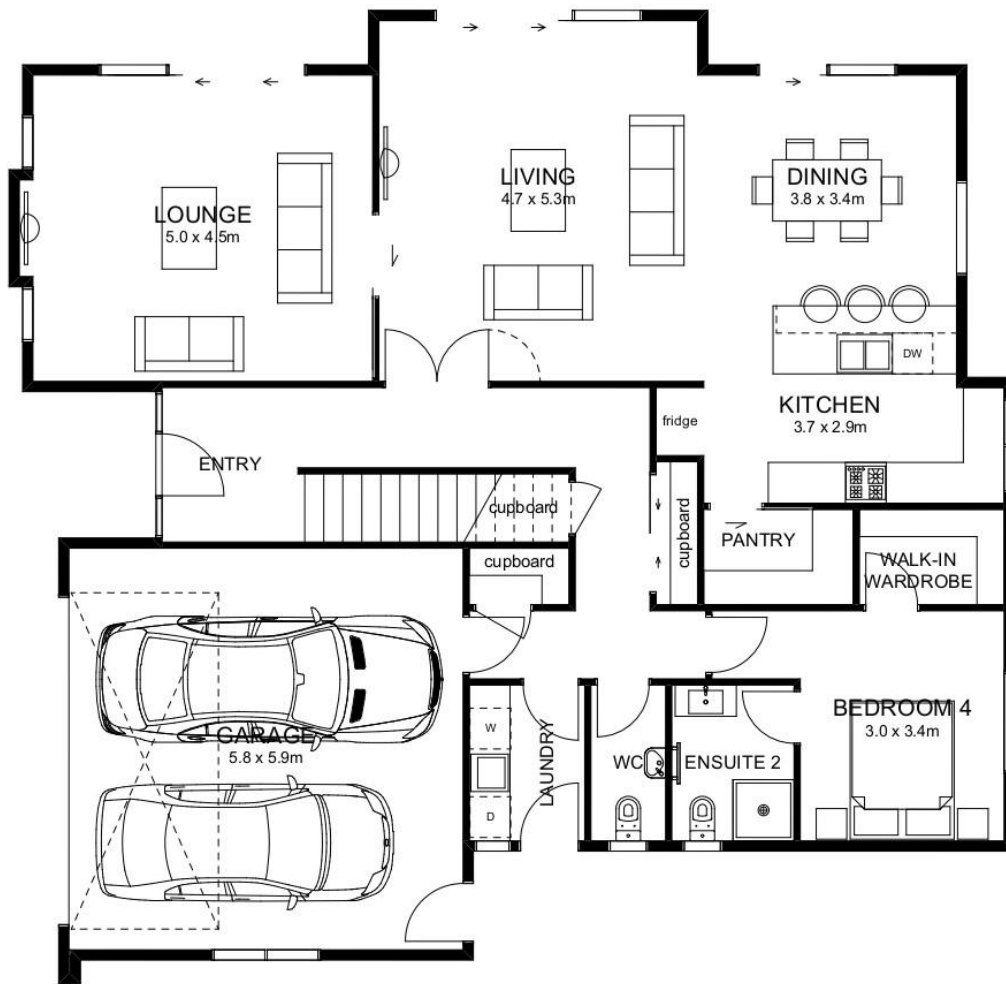

Burden

Floor Area 261.66sqm

**Peter Ray
Homes**

MADE FOR YOU. BY US.

Make this plan your own

Personalise any of our plans with your own cladding, roofing, and colours.

We have a range of exterior options to suit most floor plans.

Ground Floor 169.35sqm

First Floor 92.31sqm

Peter Ray Homes

MADE FOR YOU. BY US.