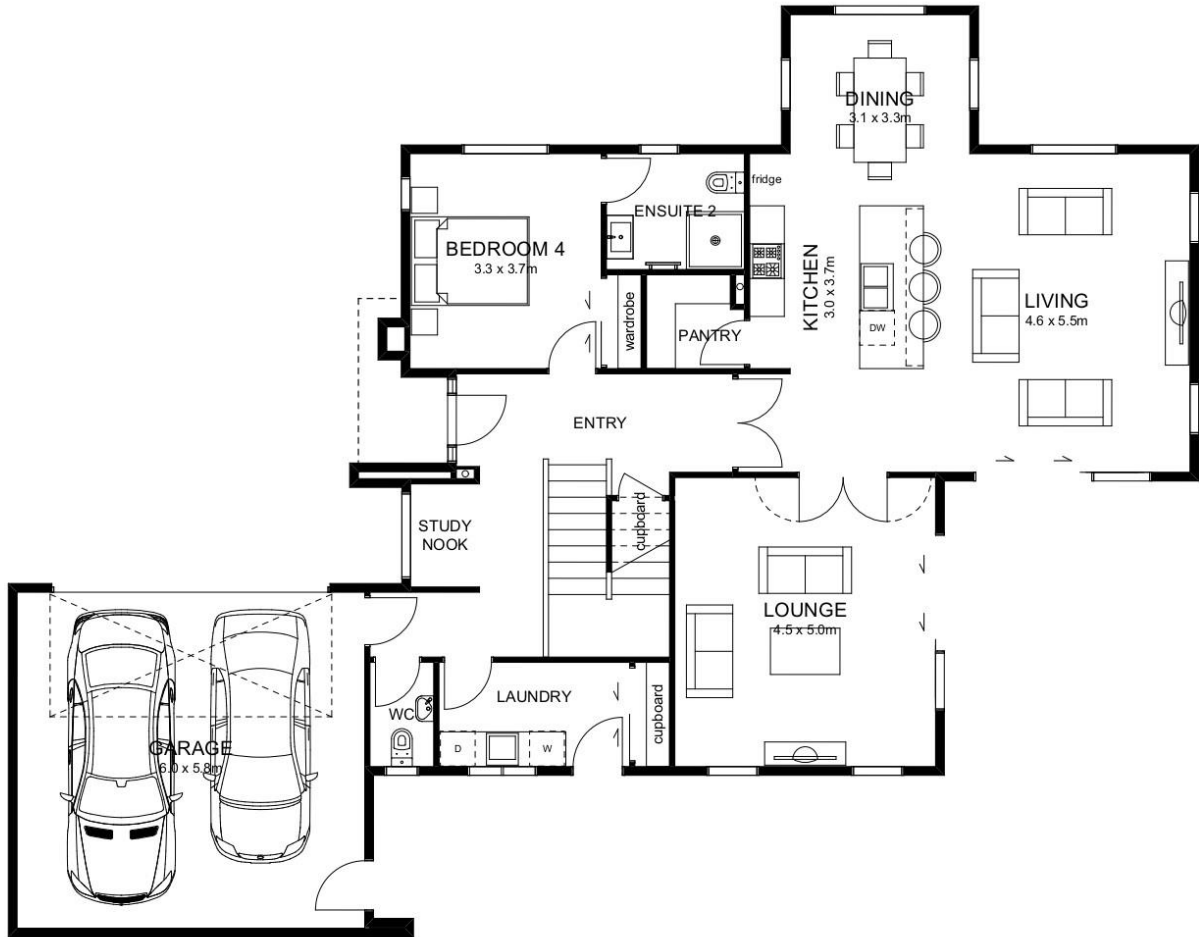

Hepburn

Floor Area 261.31sqm

Peter Ray
Homes

MADE FOR YOU. BY US.

Make this plan your own

Personalise any of our plans with your own cladding, roofing, and colours.

We have a range of exterior options to suit most floor plans.

Ground Floor 170.56sqm

First Floor 90.75sqm

Peter Ray Homes

MADE FOR YOU. BY US.