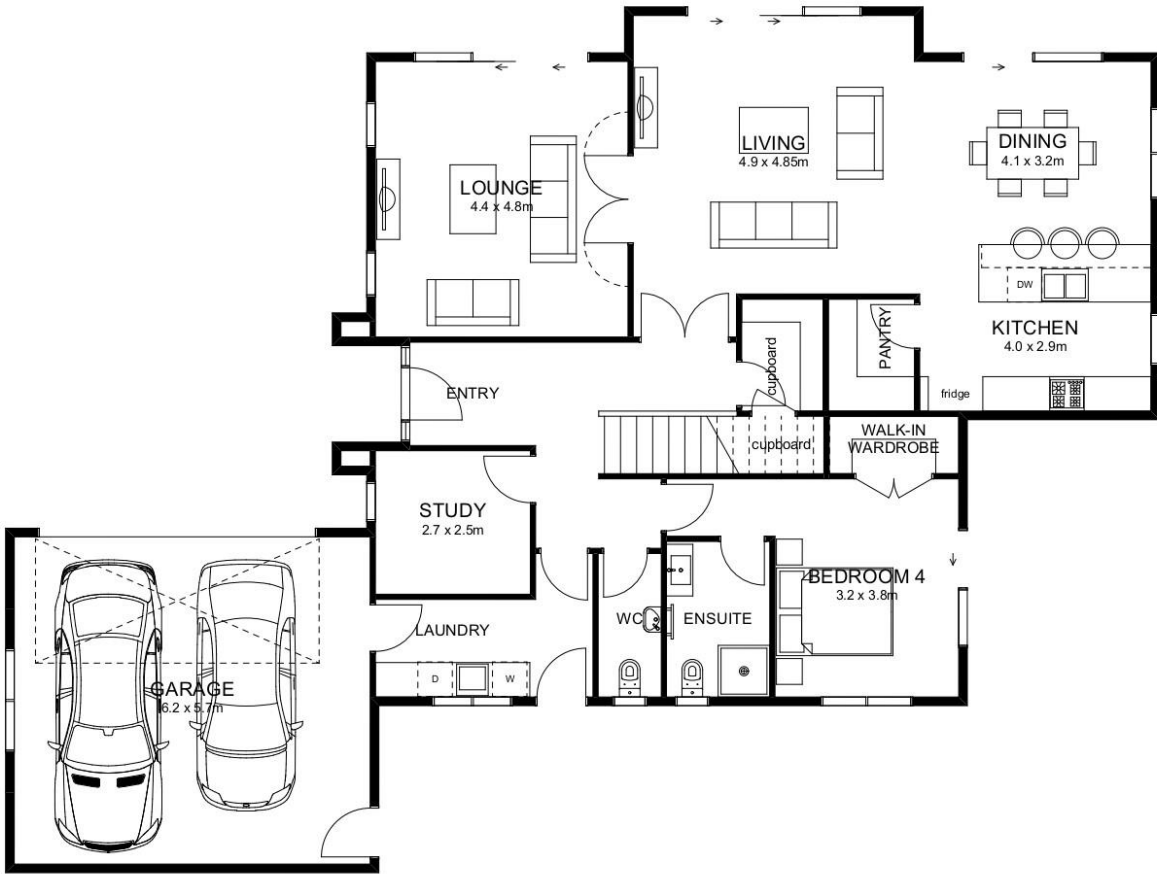

Connery

Floor Area 261.36sqm

**Peter Ray
Homes**

MADE FOR YOU. BY US.

Make this plan your own

Personalise any of our plans with your own cladding, roofing, and colours.

We have a range of exterior options to suit most floor plans.

Ground Floor 178.10sqm

First Floor 83.26sqm

Peter Ray Homes

MADE FOR YOU. BY US.