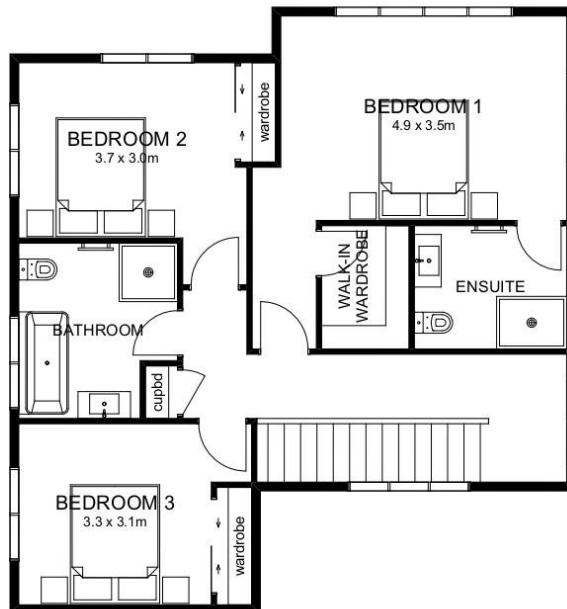

Connery

Floor Area 261.36sqm

**Peter Ray
Homes**

MADE FOR YOU. BY US.

Make this plan your own

Personalise any of our plans with your own cladding, roofing, and colours.

We have a range of exterior options to suit most floor plans.

Ground Floor 178.10sqm

First Floor 83.26sqm

Peter Ray Homes

MADE FOR YOU. BY US.